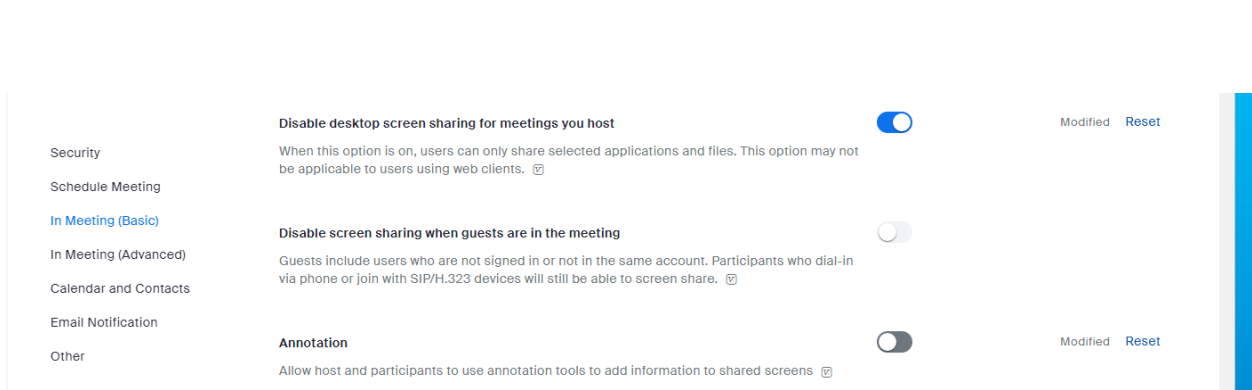

Followed the steps and tried signing out/restarted and even did a complete shut down

This is what I have now:

I tried selecting Share Sound, the Share button is grayed out