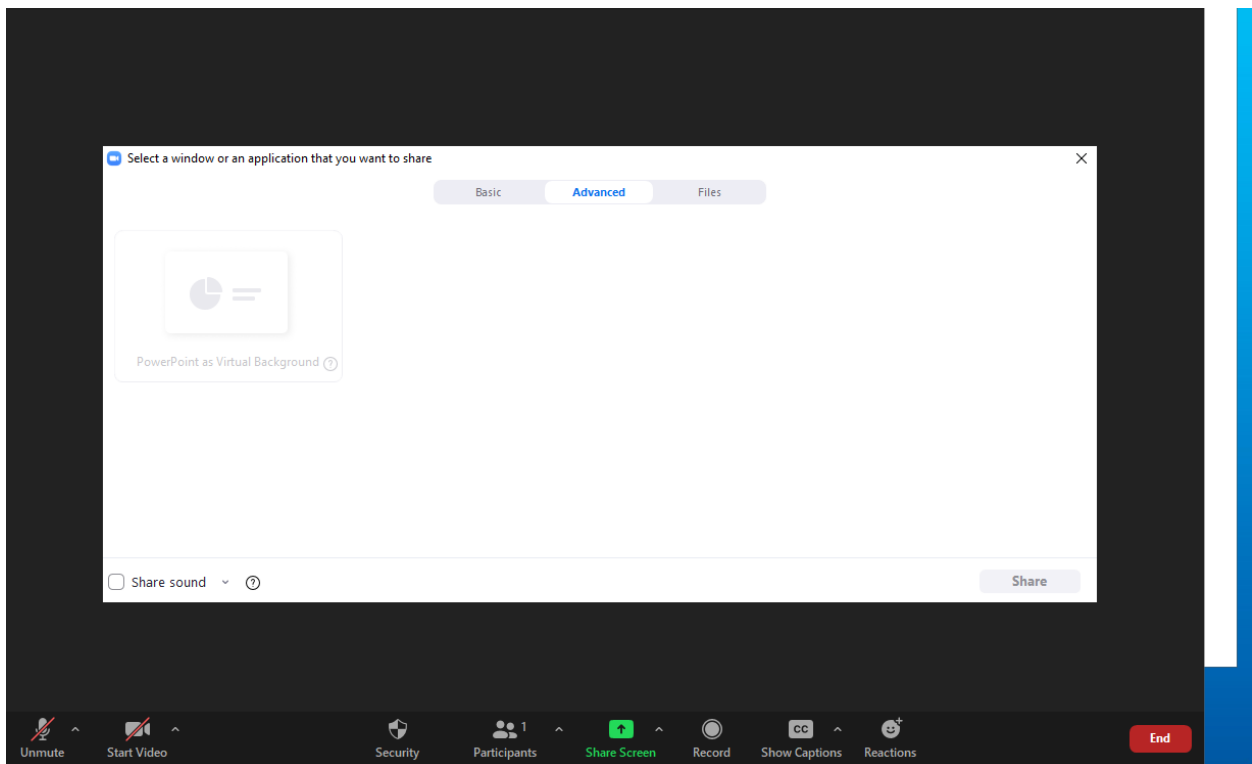

Followed the steps and tried signing out/restarted and even did a complete shut down

This is what I have now:

I tried selecting Share Sound, the Share button is grayed out